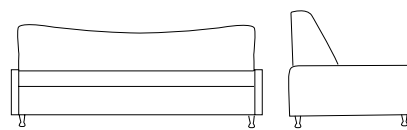

## Studio Flip Flop Sleeper

### Standard S31-FW-S

overall length	85"
overall depth	34"
back height	34"
arm height	26.5"
seat height	19"
seat depth	21.5"
seat width	77"
overall weight	220 lbs.
yardage (non-directional)	9

### Armless S31-FW-E

overall length	81"
overall depth	34"
back height	34"
seat height	19"
seat depth	21.5"
seat width	77"
overall weight	200 lbs.
yardage (non-directional)	9