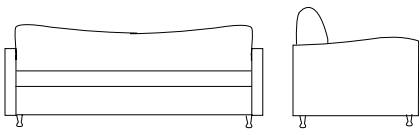

## Studio Flip Flop Sleeper

### Standard S31-FW-S

overall length	85"
overall depth	34"
back height	34"
arm height	26.5"
seat height	19"
seat depth	21.5"
seat width	77"
overall weight	220 lbs.
yardage (non-directional)	9

### Armless S31-FW-E

overall length	81"
overall depth	34"
back height	34"
seat height	19"
seat depth	21.5"
seat width	77"
overall weight	200 lbs.
yardage (non-directional)	9